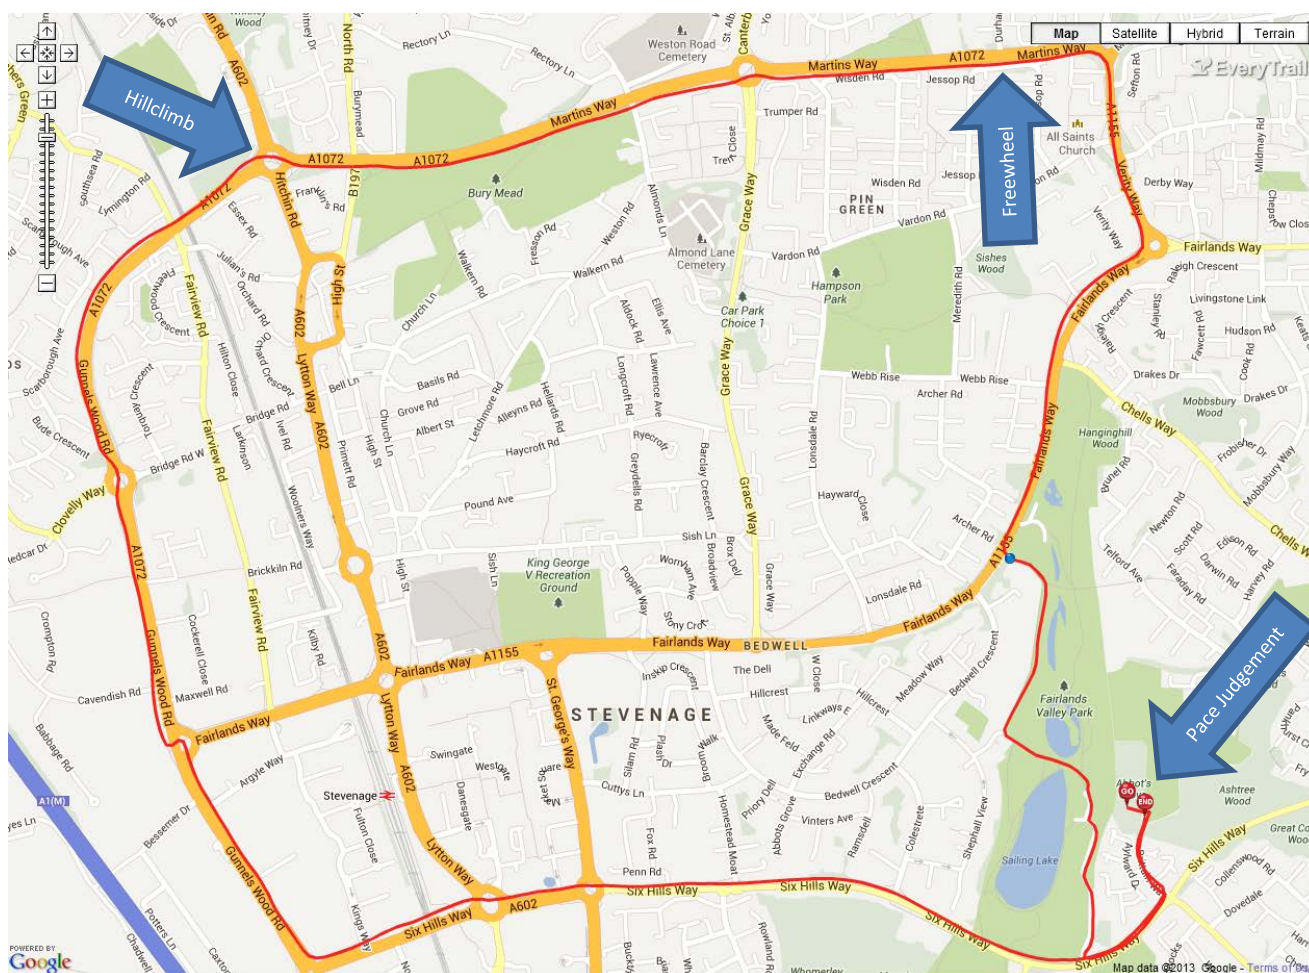

Skills Challenge 2016

Meet 11:15 @ Costello's; Six Hills Way, Stevenage, Herts. SG2 0BL

"Please display your race number clearly"

Event 1; 11:30 – Pace Judgement, approximately 7 miles

Start; Marriotts Sports Centre; Britain Way, Stevenage, Herts, SG2 8UT

Event 2; 14:00 – Freewheel

Start; Martins Way/ Jessops Rd (opposite Durham Rd)

Event 3; 15:00 – Hill Climb, approximately 1.5 miles

Start; Martins Way/ Hitchin Rd Cycle underpass

General timetable

17th September 2016

- 11:15 meet at Costello's, Fairland's Valley Park for sign on
Please attach the supplied number in a visible position with the pins provided
- 11:30 ride to **Pace Judgement** start – please be courteous to other park users!
The course is approximately 7 miles long
- 11:45 1st rider starts course in a clockwise direction
Riders to be released at 1 minute intervals in ascending number order
- 12:15 1st rider starts course in an anti-clockwise direction
Riders to be released at 1 minute intervals in ascending number order
- 13:00 return to Costello's café
- ~ LUNCH ~
- 14:00 meet at Costello's, Fairland's Valley Park for afternoon session.
- 14:15 ride to **Freewheel** start position at the top of Martins Way alongside Jessop Road
- 14:30 **Freewheel** begins in reverse number order at 30 second intervals
Riders to stay where they finish until results can be collated
- 15:15 riders assemble at **Hill Climb** start position at the bottom of Martins Way at the cycle underpass with Hitchin Road
- 15:30 **Hill Climb** begins in reverse number order at 1 minute intervals
The hill is approximately 1.5 miles long
- 16:15 End of event